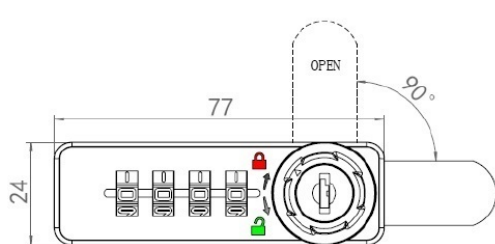

PRODUCT SHEET

Description:

Combi. Cam Lock M906, Private, 4-Digit, LH, 90DG, MK+Code Finder, Black, 73X20X15,5mm, Straight Cam C/E:40mm,, Closed 9`Clock, Open 12 O`Clock, Pre-coded 0000, Master, Key System #J13, Cylinder Centre to Edge of Lock Body: 12mm,, F/0,8-1,0mm Metal Panels Thickness, Horizontal Installation

Item number:

14.08.243-0

Units	Box	Carton	HS Code	Barcode
Pcs.	20	200	8301300000	 5704866496704

SISO A/S

Mileparken 11
DK-2740 Skovlunde
Denmark
VAT: DK 24786013

Phone +45 45 830 900

www.siso.dk
siso@siso.dk

Danske Bank
Nytorv Branch
Copenhagen
SWIFT: DABADKKK

Account no.
4180 3112 112936
IBAN Account
DK7230003112112936