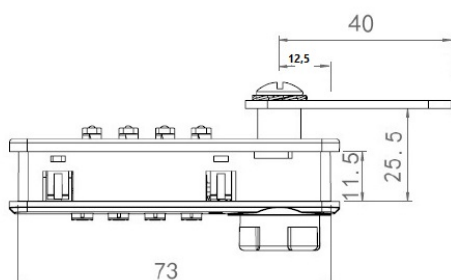

PRODUCT SHEET

Description:

Combi. Cam Lock M906, Private, 4-Digit, LH, 90DG, MK+Code Finder, Black, 73X20X15,5mm, Straight Cam C/E:40mm,, Closed 9`Clock, Open 12 O`Clock, Pre-coded 0000, Master, Key System #J13, Cylinder Centre to Edge of Lock Body: 12mm,, F/0,8-1,0mm Metal Panels Thickness, Horizontal Installation

Item number:

14.08.243-0

Units	Box	Carton	HS Code	Barcode
Pcs.	20	200	8301300000	 5704866496704

SISO A/S

Mileparken 11
DK-2740 Skovlunde
Denmark
VAT: DK 24786013

Phone +45 45 830 900

www.siso.dk
siso@siso.dk

Danske Bank
Nytorv Branch
Copenhagen
SWIFT: DABADKKK

Account no.
4180 3112 112936
IBAN Account
DK7230003112112936